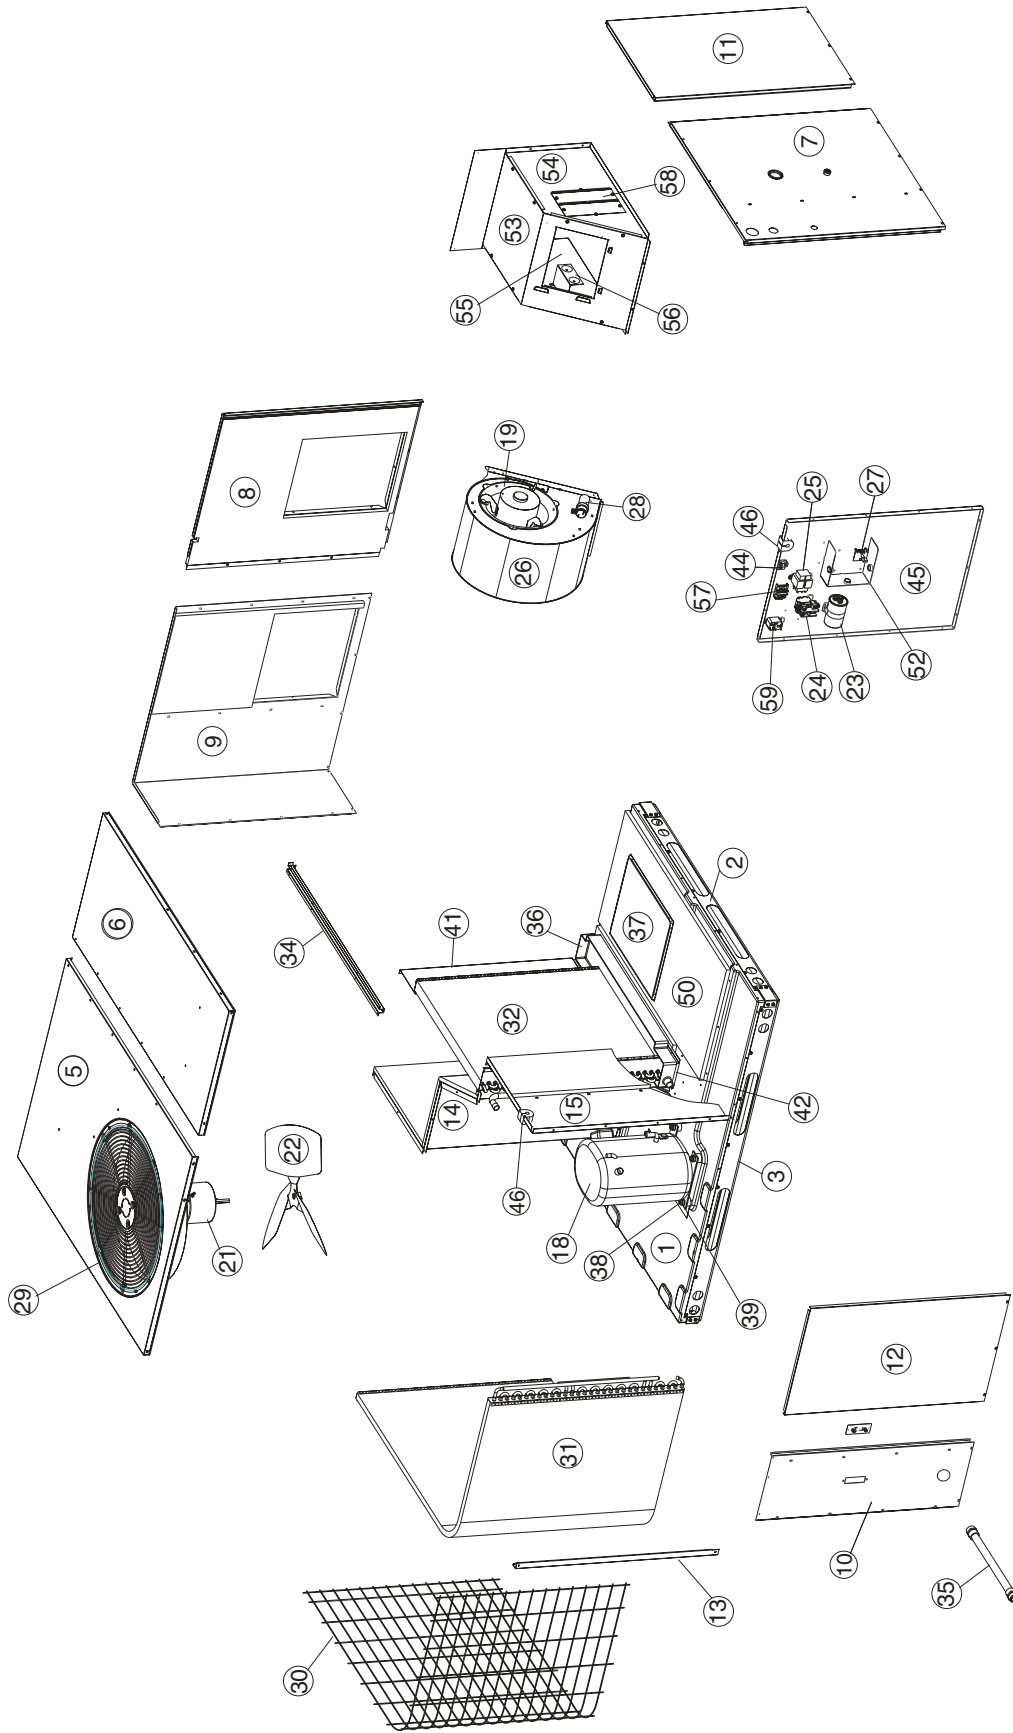

Model P4SA

		REPLACEMENT PARTS LIST			P4SA	P4SA	P4SA	P4SA	P4SA	P4SA
Item	Part #	Description	036D	048D	060D	036N	048N	060N		
26	D07481	Blower Housing, 10" x 6"	1			1				
	D07483	Blower Housing, 10" x 10"		1	1		1	1	1	
28	621435	Blower Capacitor, 10/370	1			1				
	621499	Blower Capacitor, 15/370		1	1		1	1	1	
29	669175	Top Grille	1	1	1	1	1	1	1	
30	D05611	Coil Guard, Formed, 30" x 60"	1			1				
	D05612	Coil Guard, Formed, 30" x 76"		1			1			
	D05614	Coil Guard, Formed, 34" x 76"			1				1	
31	D05602R	Formed Outdoor Coil w/Hailguard	1			1				
	D05606R				1				1	
	D06234R			1			1			
32	D06221	Indoor Coil	1			1				
	D06222			1			1			
	D05736				1				1	
33	664075	Restrictor (.075") (Not Shown)	1			1				
	664085	Restrictor (.085") (Not Shown)		1			1			
	664099	Restrictor (.099") (Not Shown)			1				1	
34	279722R	Drain Channel	1	1	1	1	1	1	1	
35	663717	Drain Tube	1	1	1	1	1	1	1	
36	669190	Drain Pan	1	1	1	1	1	1	1	
37	D05530R	Duct Cap Assembly	2	2	2	2	2	2	2	
38	600284	Compressor Bolts	4	4	4	4	4	4	4	
39	668396	Compressor Grommet	4			4				
	668530			4	4		4	4	4	
40	663582	Distributor Assembly (5 circuit) (Not Shown)	1			1				
	663584	Distributor Assembly (6 circuit) (Not Shown)		1			1			
	663585	Distributor Assembly (8 circuit) (Not Shown)			1				1	
41	263391	Coil Support	1			1				
	263392			1			1			
	263394				1				1	
42	D05440	Drain Pan Stand	1	1	1	1	1	1	1	
43	258952	Wire Conduit (Not Shown)	1	1	1	1	1	1	1	
44	632235	Dual Grounding Lug	1	1	1	1	1	1	1	
45	D05431	Control Panel	1	1		1	1			
	D05432				1				1	
46	689514	Wire Grommet	3	3	3	3	3	3	3	
47	689513	Coil Gasket (Not Shown)	1	1	1	1	1	1	1	
48	689515	Control Panel Insulation (Not Shown)	1	1		1	1			
	689516				1				1	
49	689477	Bottom Pan Insulation, Right (Not Shown)	1	1	1	1	1	1	1	
50	689532	Bottom Pan Insulation, Left	1	1	1	1	1	1	1	
51	689494	Corner Panel Insulation (Not Shown)	1	1		1	1			
	689495				1				1	
52	D05120	Low Voltage Divider	1	1	1	1	1	1	1	
53	D05461	Blower Transition Panel	1			1				
	D05462			1	1		1	1	1	
54	D05420	Electric Heat Panel	1	1	1	1	1	1	1	
55	D05450	Blower Transition Side Panel	1	1	1	1	1	1	1	
56	263860	Electric Heat Bracket	1	1	1	1	1	1	1	
57	632214	Terminal Block	1	1	1	1	1	1	1	
58	226420	Close Off Plate	2	2	2	2	2	2	2	
59	624617	Blower Relay	1	1	1	1	1	1	1	

Model P4SA

707884D (Replaces 707884C)

Specifications and illustrations subject to change without notice and without incurring obligations. Printed in U.S.A. (5/05)