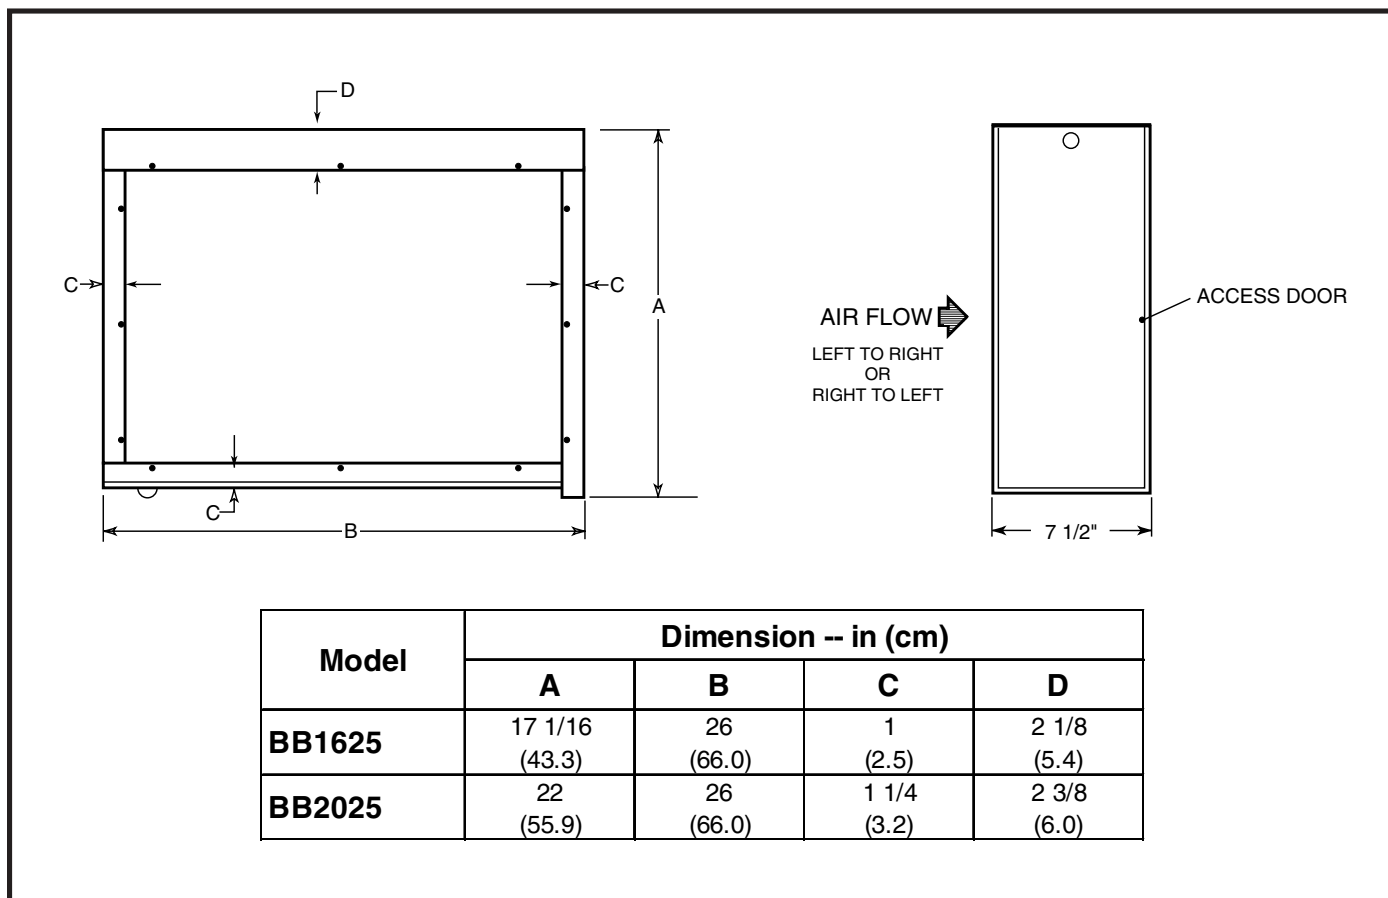

DIMENSIONS

SPECIFICATIONS

| Model | N-BB1625 | N-BB2025 |
|---|--|---|
| Power Consumption | 0 | 0 |
| House Size | <3000 ft ² <278.70 m ² | >3000 ft ² >278.70 m ² |
| Air Flow | up to 1400 CFM up to 2379 m ³ /hr | up to 2000 CFM up to 3398 m ³ /hr |
| Duct Size | 16 x 25 in 40.6 x 63.5 cm | 20 x 25 in 51 x 63.5 cm |
| Intake Dimensions <i>H x L</i> | 13-5/8 x 24 in. 34.6 x 61 cm | 18-1/4 x 23-1/4 in. 46.4 x 59.1 cm |
| Cabinet Dimensions <i>W x H x L</i> | 7.5 x 17 x 26 in 19.1 x 43.2 x 66 cm | 7.5 x 22 x 26 in 19.1 x 55.9 x 66 cm |
| Weight | 18 lb 8.2 kg | 20 lb 9.1 kg |
| Pressure Drop | .067 (in./wg) @ 700 CFM .22 (in./wg) @ 1400 CFM | .067 (in./wg) @ 1000 CFM .22 (in./wg) @ 2000 CFM |
| MERV Rating | 10 | 10 |
| Replacement Media Filter | 918395 | 918397 |