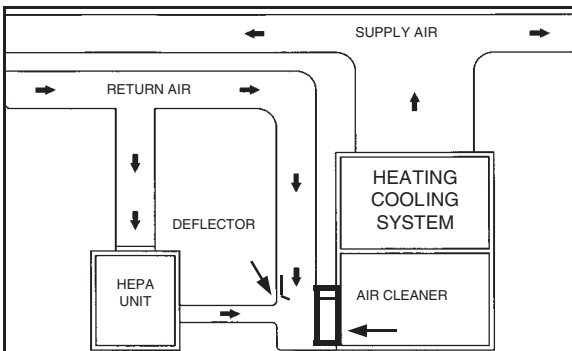

WHOLE HOME INSTALLATION

How It Works

Millions of airborne particulates and gases travel through the heating/cooling system 4-5 times every hour. The HEPA Air Cleaner connects to the return air duct and diverts 1/3 to 1/2 of this dirty air through a tightly sealed 3-stage filtration system. A home can reach as many as 67 whole-house air changes/day depending on the house size and model chosen. And when a NORDYNE High Efficiency Electronic or Media Air Cleaner is added to the return air, the home can achieve 96 - 120 whole-house air changes/day (with system fan on continuous).

Part No.	Description	Replace Every
918404	Certified True HEPA Filter Cylinder for N-HEPA650	2-4 years
918405	Carbon Prefilter Blanket for N-HEPA650	3-6 months
918406	Inner Carbon VOC Blanket (optional) for N-HEPA650	3-6 months
918407	Certified True HEPA Filter 6" for N-HEPA550-3	3-5 years
918408	Carbon Prefilter 1" for N-HEPA550-3	3-6 months
918409	Carbon VOC After Filter 2" for N-HEPA550-3 (standard)	6-12 months
918410	Carbon/Potassium Permanganate VOC After Filter 2" for N-HEPA550-3 (optional)	6-12 months
918411	Certified True HEPA Filter Cylinder for N-HEPA450	2-4 years
918412	Carbon Prefilter Blanket for N-HEPA450	3-6 months
918413	Inner Carbon VOC Blanket for N-HEPA450 (optional)	3-6 months
918414	Certified True HEPA Filter Cylinder for N-HEPA350	2-3 years
918415	Carbon Prefilter Blanket for N-HEPA350	3-6 months
918416	Inner Carbon VOC Blanket for N-HEPA350 (optional)	3-6 months

682B-1204

Before purchasing this appliance, read important energy cost and efficiency information available from your retailer. Specifications and illustrations subject to change without notice and without incurring obligations. Printed in U.S.A. (12/04)