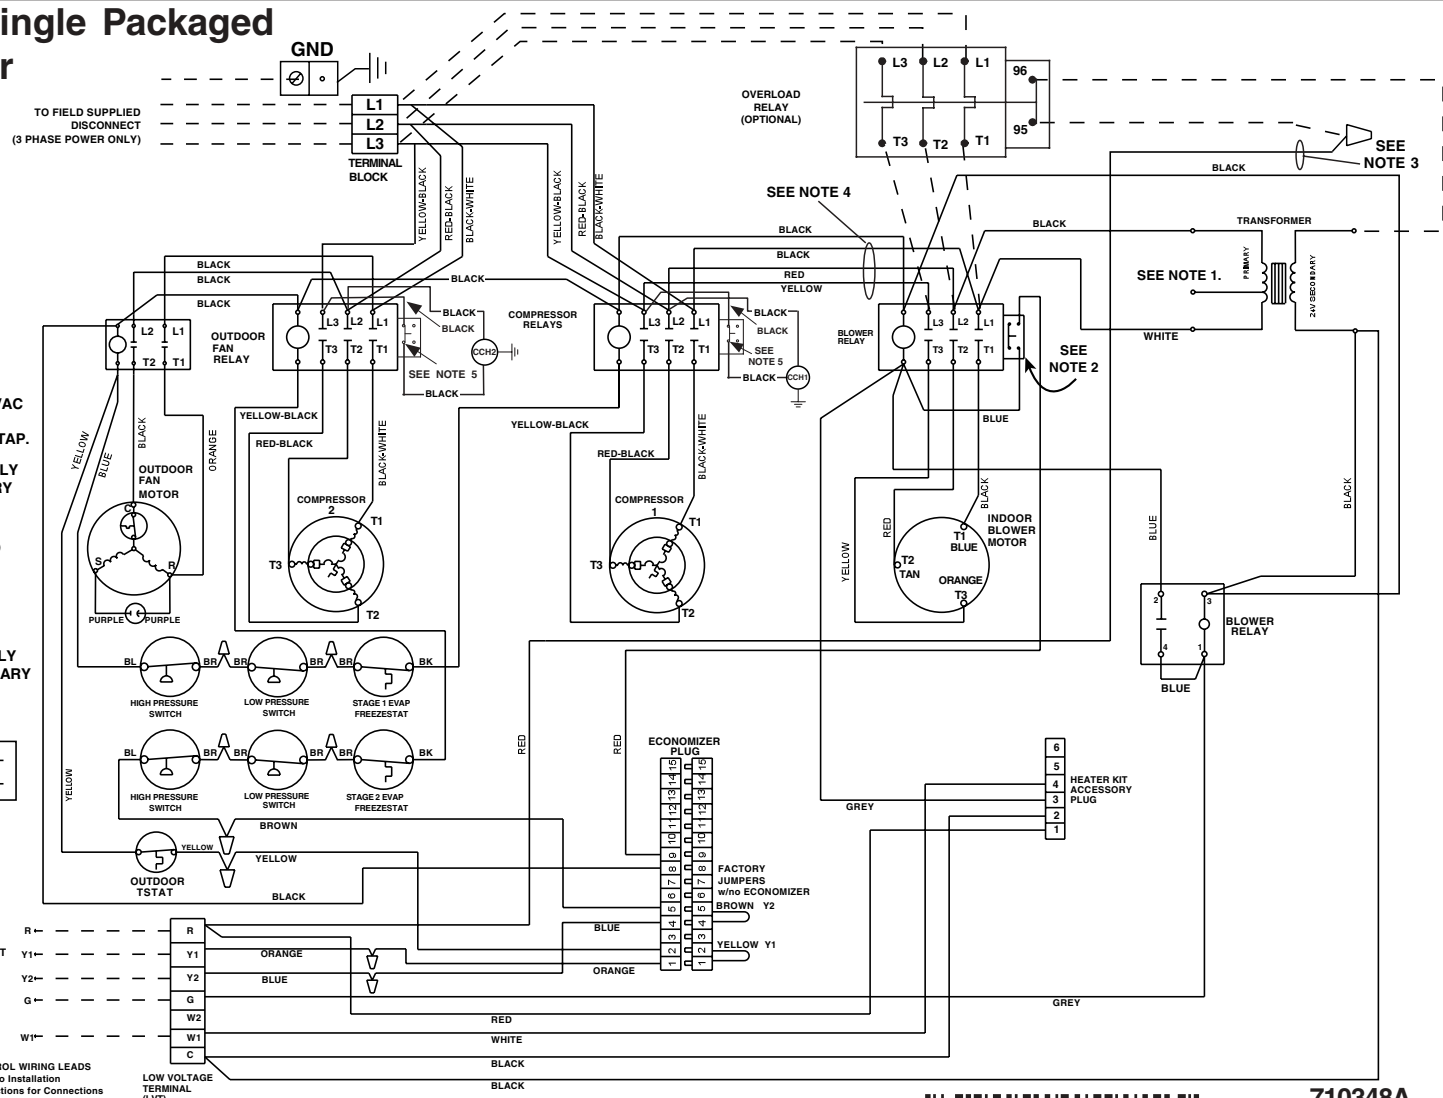

WIRING DIAGRAM

P4 7-1/2 Ton Single Packaged Air Conditioner 090* Series

710348A
(Replaces 7103480)