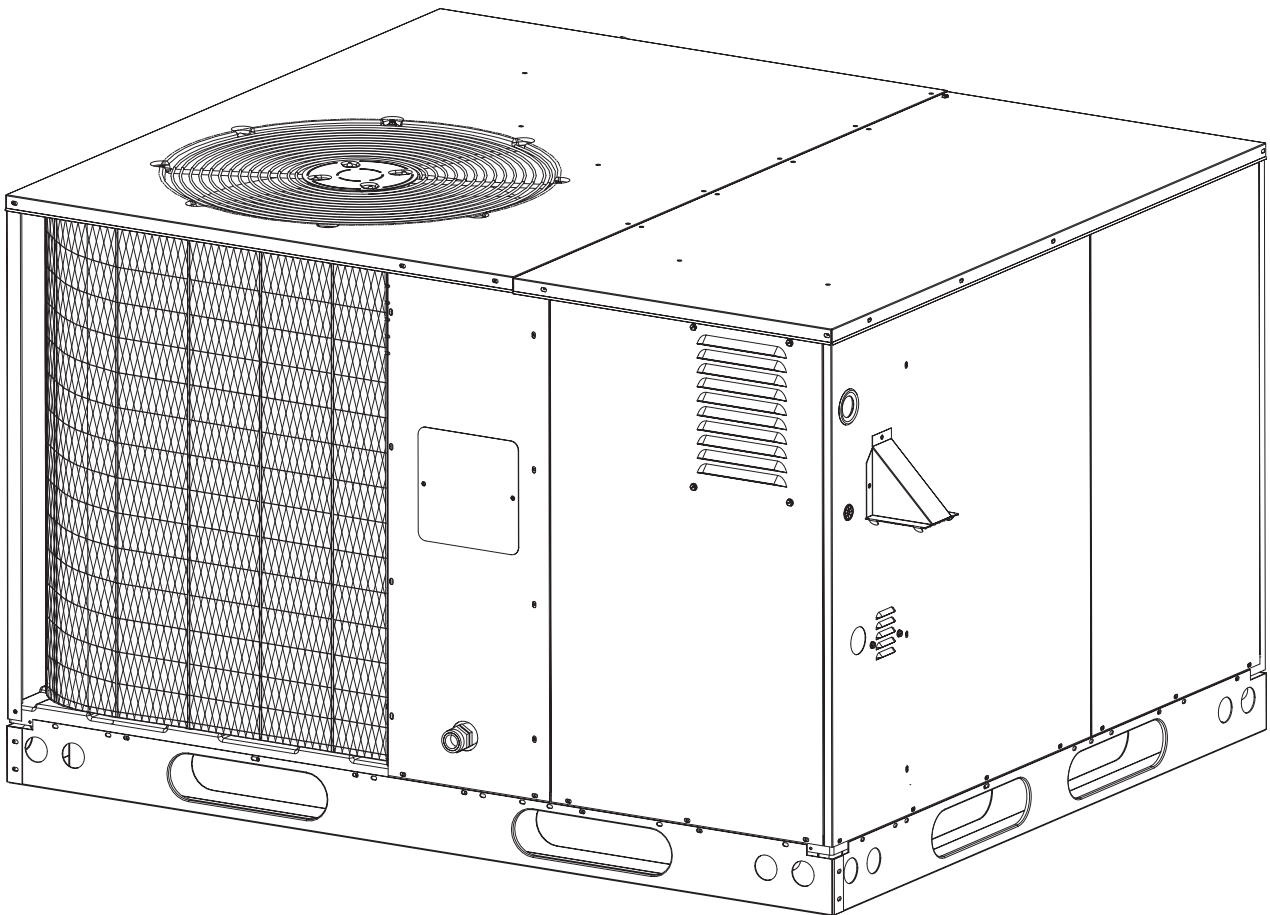

**Single Package Gas Pack
R4GD Series**

Model R4GD

REPLACEMENT PARTS LIST			R4GD-X24K	R4GD-X30K	R4GD-X36K	R4GD-X42K	R4GD-X48K	R4GD-X60K
Item	Part #	Description	072X	072X	100X	100X	120X	120X
1	D05480R	Bottom Pan Assembly	1	1	1	1	1	1
2	277551	Base Rail, Short	2	2	2	2	2	2
3	277552	Base Rail, Long	2	2	2	2	2	2
5	D12131R	Top Pan, Right w/Orifice	1	1	1	1	1	1
6	D05660R	Top Pan, Left	1	1	1	1	1	1
7	D05621R	Corner Panel	1					
	D05622R	Corner Panel		1	1	1		
	D05623R	Corner Panel					1	1
8	D05551R	Supply Panel	1					
	D05552R	Supply Panel		1	1	1		
	D05553R	Supply Panel					1	1
9	D05561R	Return Panel	1					
	D05565R	Return Panel		1	1	1		
	D05566R	Return Panel					1	1
10	280641R	Front Panel	1					
	280642R	Front Panel		1	1	1		
	280643R	Front Panel					1	1
11	D05541R	Blower Panel	1					
	D05542R	Blower Panel		1	1	1		
	D05543R	Blower Panel					1	1
12	D07241R	Service Panel	1					
	D07242R	Service Panel		1	1	1		
	D07243R	Service Panel					1	1
13	D05071	Heat Exchanger Divider Panel	1					
	D05072	Heat Exchanger Divider Panel		1	1	1		
	D05073	Heat Exchanger Divider Panel					1	1
14	D09994	Corner Brace	1					
	D09996	Corner Brace		2	2	2		
	D09997	Corner Brace					2	2
15	D05501R	Divider Panel	1					
	D05502R	Divider Panel		1	1	1		
	D05503R	Divider Panel					1	1
16	D05681R	Close Off Panel	1					
	D05682R	Close Off Panel		1	1	1		
	D05683R	Close Off Panel					1	1
17	917950	Compressor, ZR22K4-PFV-930	1					
	914654	Compressor, ZR26K3-PFV-930		1				
	914927	Compressor, ZR32K3-PFV-930			1			
	917861	Compressor, ZR36K3-PFV-930				1		
	917243	Compressor, ZR42K3-PFV-930					1	
	904203	Compressor, ZRS52K4-PFV-930						1
18	M0018201R	Blower Motor	1	1				
	M0018205R	Blower Motor			1	1	1	1
19	667207	Blower Wheel	1	1				
	667277	Blower Wheel			1	1	1	1
20	621721	Fan Motor	1	1	1	1	1	
	621740	Condenser Motor						1
21	667279	Fan Blade	1					
	667278	Fan Blade		1	1	1	1	
	667282	Fan Blade						1