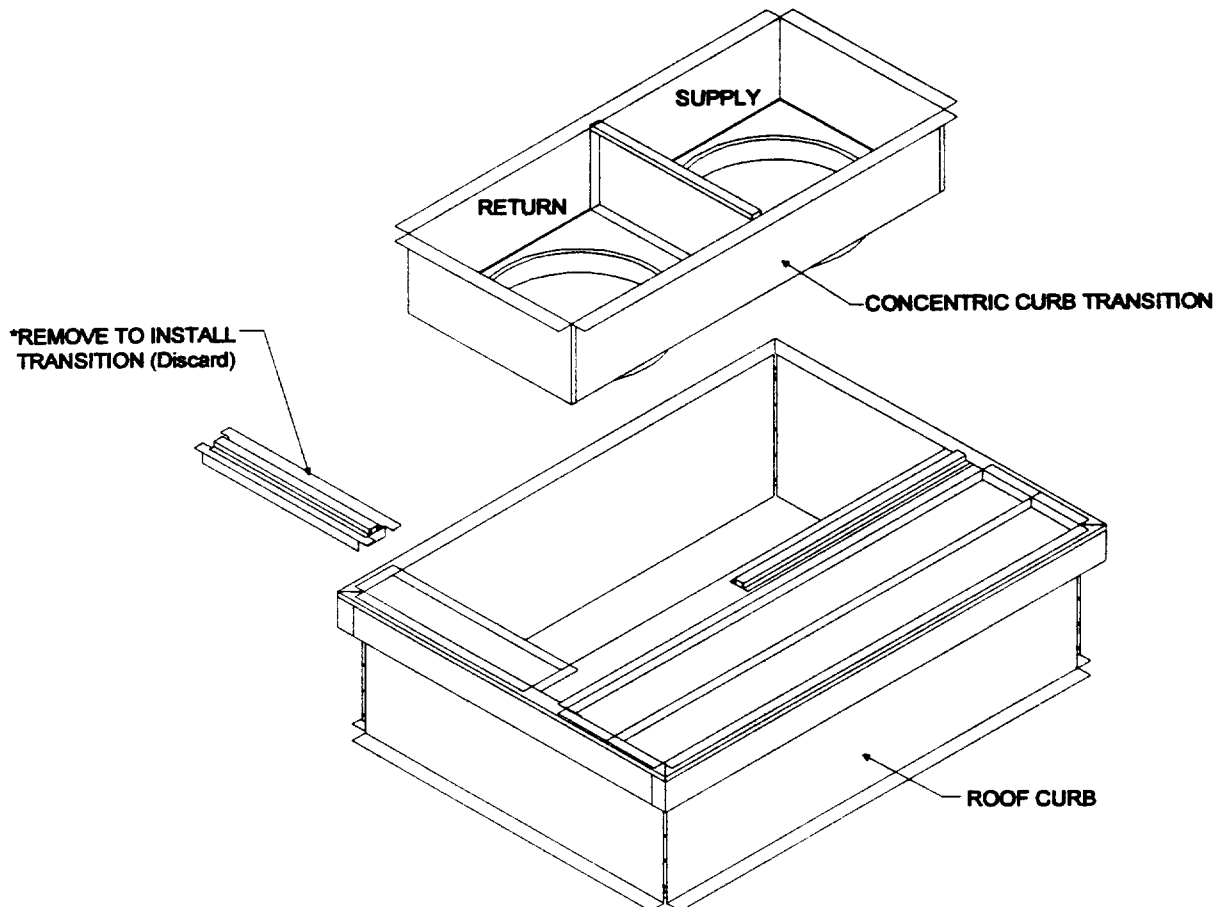

INSTALLATION INSTRUCTIONS

INSTALLATION INSTRUCTIONS CONCENTRIC CURB TRANSITION 547834 / 547835

FORM# 596A-0298

The Concentric Curb Transition is designed to drop into the curb and convert the square duct unit connections to round duct. For use with 547830, 547831, 547850, & 547851 roof curbs.

Part Number	Round Size
547834	16" ROUND
547835	18" ROUND

STEP 1:

Check for correct part number listed above:

STEP 2:

Attach duct to transition duct connections.

STEP 3:

Install transition in supply/return opening in roof curb.