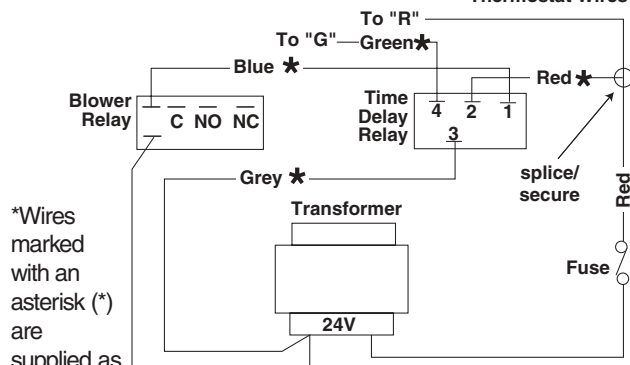

# Wiring Diagram

## E(1, 2) EB Electric Furnace

To Low Voltage  
Thermostat Wires

\*Wires marked with an asterisk (\*) are supplied as part of the TDR kit.

7103720 (Replaces 703802A)