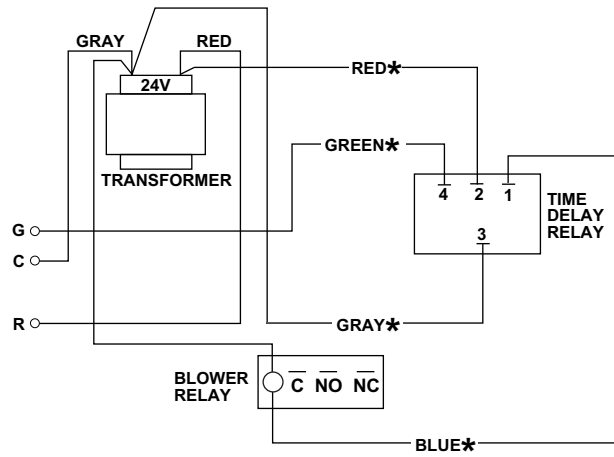

# WIRING DIAGRAM

## AIR HANDLER

\* WIRES MARKED WITH AN ASTERISK (\*) ARE SUPPLIED AS PART OF TDR KIT.

7103710 (Replaces 702536B)