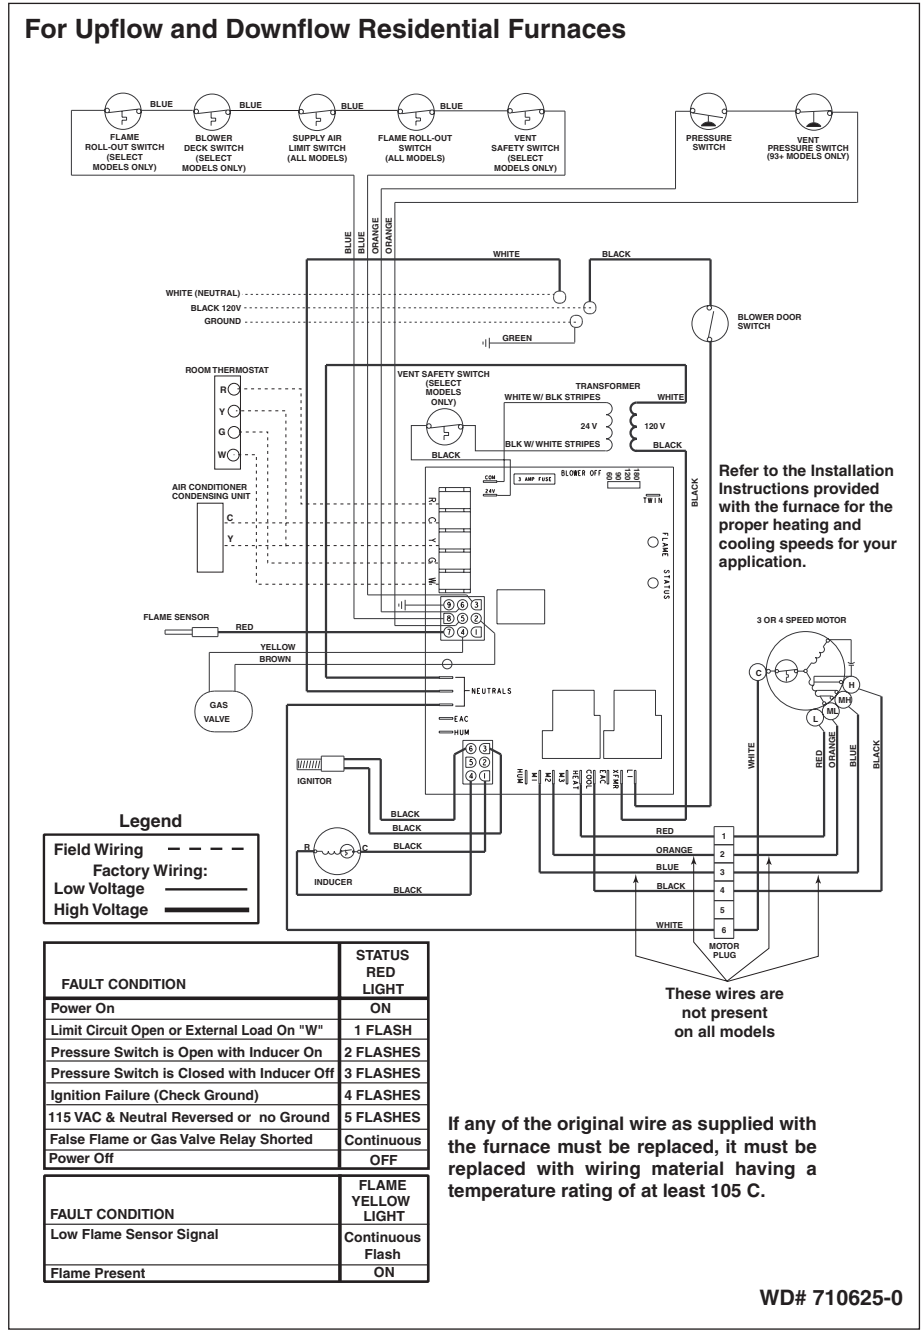

### G6RC/RL Furnace Series

Alternate Figure 29 for units equipped with Low-Voltage Vent Safety Switch

Figure 29. Upflow and Downflow Wiring Diagram