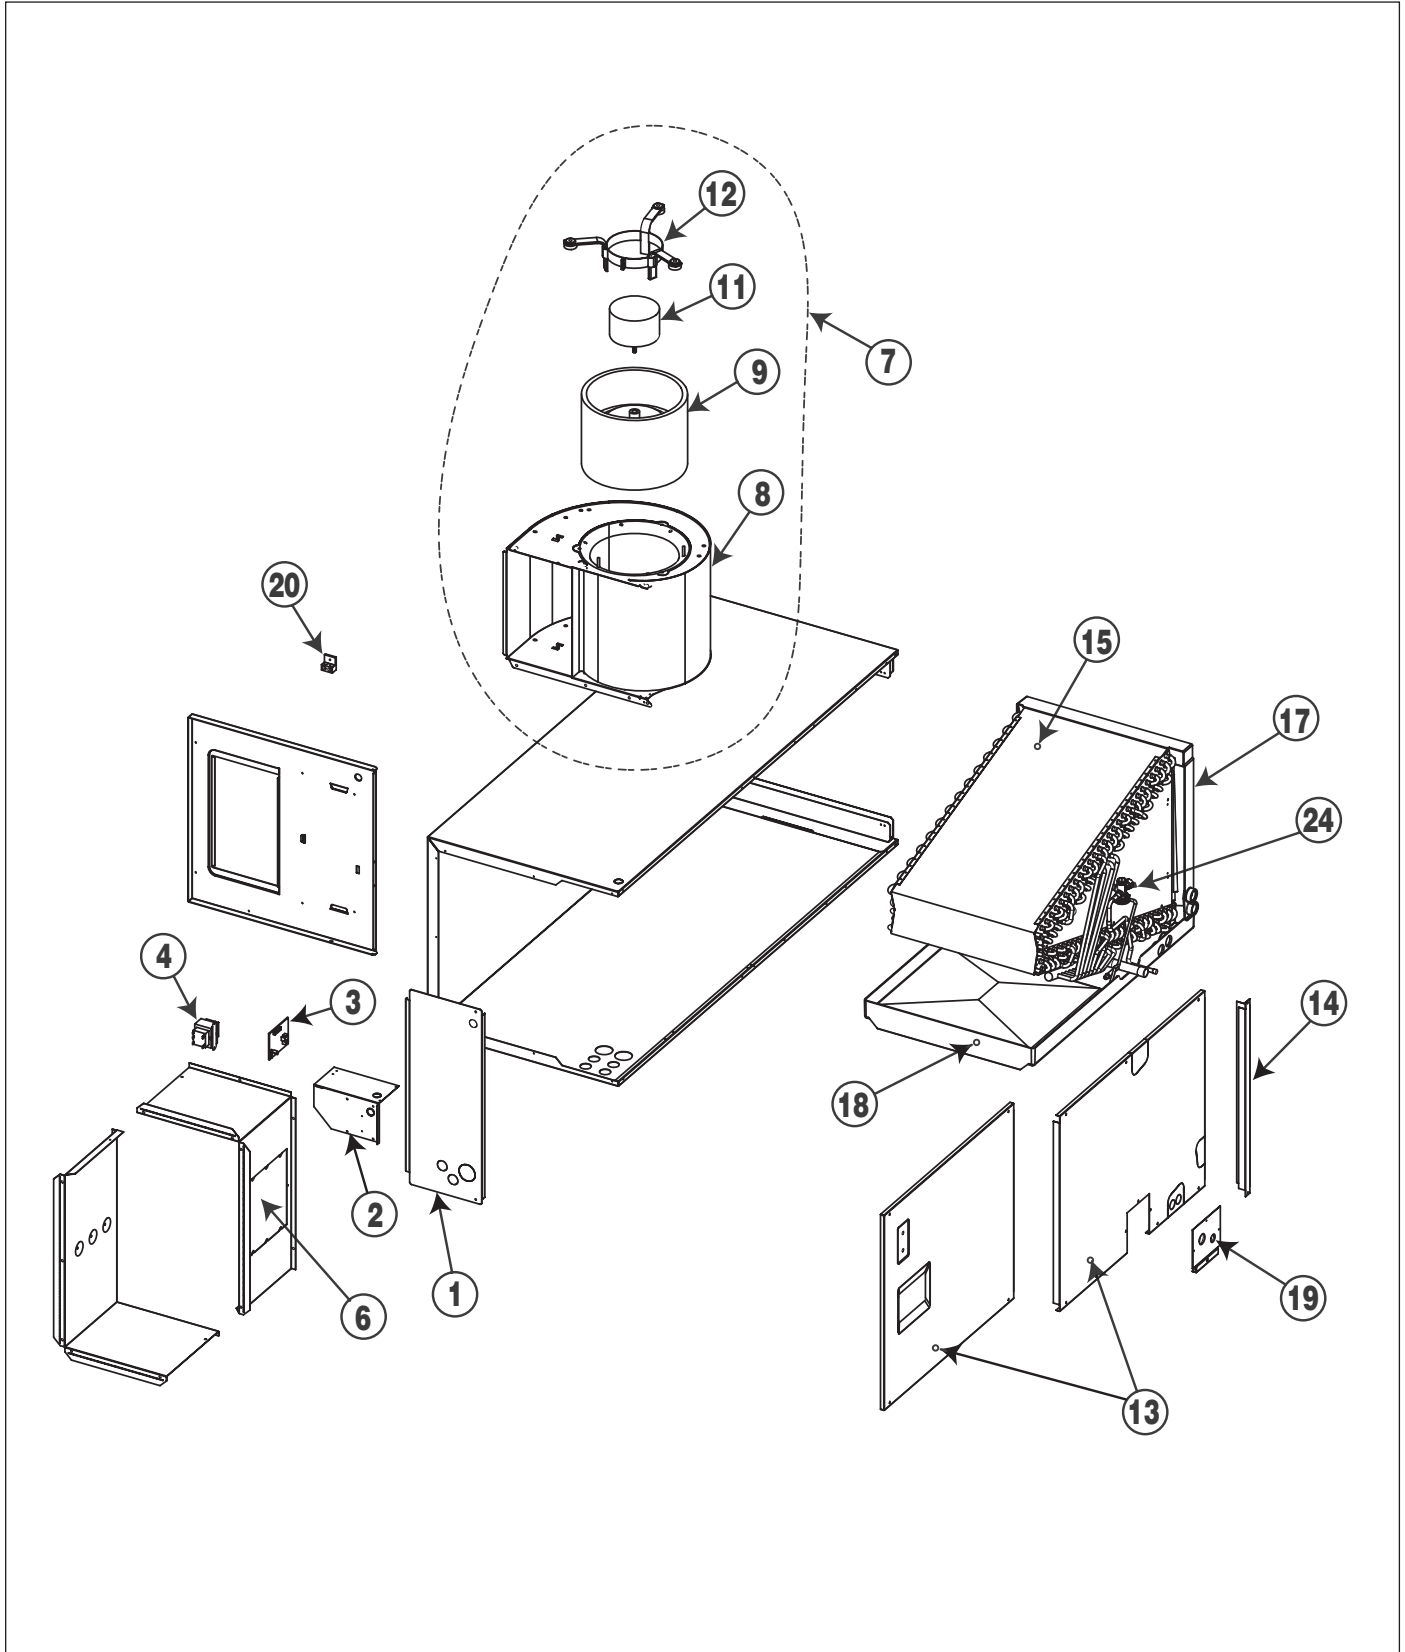

REPLACEMENT PARTS LIST

Indoor Air Handler (B4, GB4) Series

B4VM Variable Speed Air Handlers

Item	Description	036K-C	048K-C	060K-C
1	Top Cap Assy	389394	389394	389394
2	Electrical Panel	278861	278861	278861
3	Control Board	903915A	903915A	903915A
4	Transformer	622036	622036	622036
6	Plate, Element Close-Off	226420	226420	226420
7	Blower Assy	903766	903766	903766
8	Blower Housing	D07484R	D07484R	D07484R
9	Blower Wheel	667277	667277	667277
11	Blower Motor	622028	622028	622028
12	Kit, Motor Mount	903489	903489	903489
13	Door Assy	903913	903913	903913
14	Cover, Filter	D08766	D08766	D08766
15	Coil Assy	917180	917191B	917192B
17	Drain Pan, Vertical	669359	669359	669359
18	Horizontal Drain Pan Only	669569	669569	669569
19	Close-Off	273451	273451	273451
20	Ground Lug	632235	632235	632235
24	TXV Valve (Not Shown)	904563	904564	904565
	Variable Speed Board (Not Shown)	624627	624627	624627
	Fuse, 5 AMP (Not Shown)	632269	632269	632269
	Blower Motor (Eff 02/06)	M0021802R	M0021802R	M0021802R
	Gasket, Close-Off (Not Shown)	689603	689603	689603
	Coil Support Rod (Not Shown)	669100	669100	669100
	Harness, Motor Control (Not Shown)	634632	634632	634632
	Harness, Motor,3 wire (Not Shown)	266781	266781	266781
	Harness, Low Voltage (Not Shown)	634649	634649	634649
	Relay (Not Shown)	621931	621931	621931
	Cord Set 9 Pin (Not Shown)	254710	254710	254710
	Set of Wires (Not Shown)	275723	275723	275723
	Drain Plug (Not Shown)	663351	663351	663351