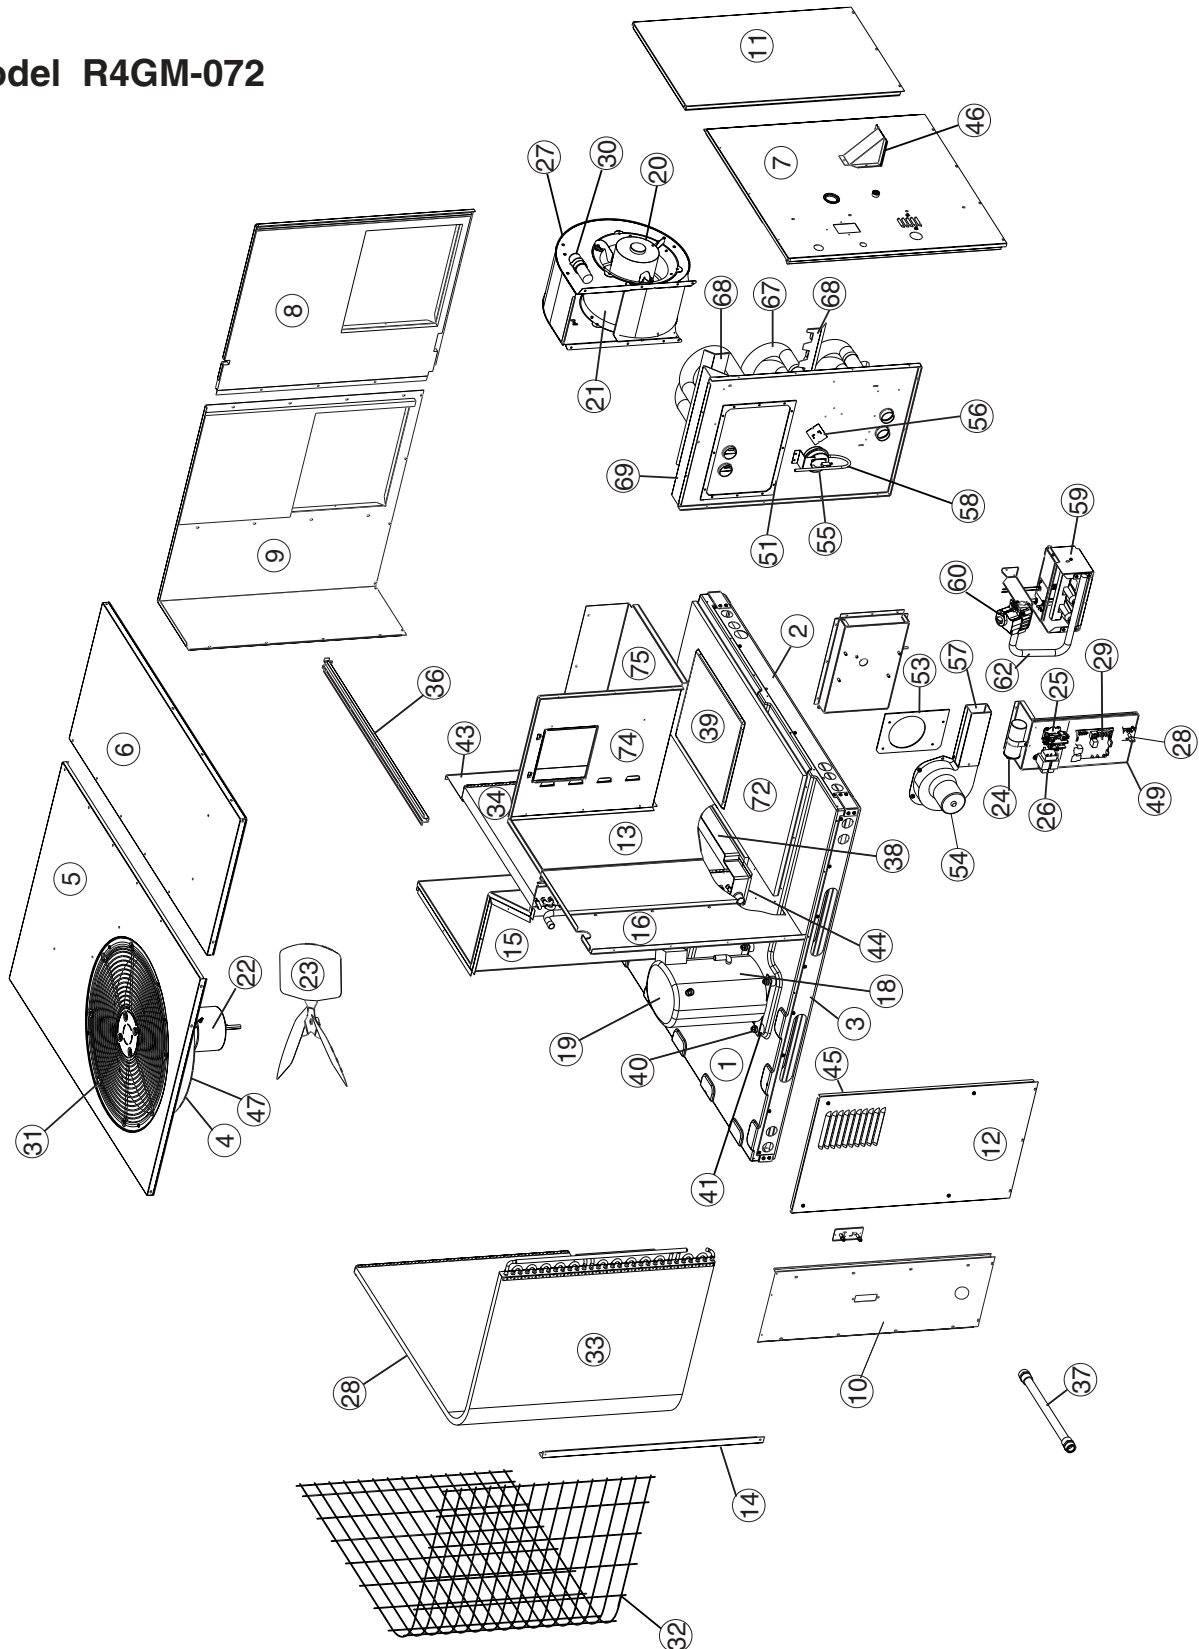

**Single Package Gas Pack  
6 Ton R4GM Series**

**Model R4GM-072**

REPLACEMENT PARTS LIST			R4GM-072*-096C			R4GM-072*-120C		
Item	Part #	Description	208/230 V 3 Phase	460 V 3 Phase	208/230 V 3 Phase	460 V 3 Phase		
1	D05480R	Bottom Pan	1	1	1	1		
2	D12601	Base Rail, Short	2	2	2	2		
3	D12602	Base Rail, Long	2	2	2	2		
4	277481	Orifice, 24"	1	1	1	1		
5	276971	Top Pan, Condenser	1	1	1	1		
6	D05660R	Top Pan, Evaporator / Blower	1	1	1	1		
7	D05623R	Corner Panel	1	1	1	1		
8	D05553R	Supply Panel	1	1	1	1		
9	D05566R	Return Panel	1	1	1	1		
10	D12463	Front Panel	1	1	1	1		
11	D05543R	Blower Service Panel	1	1	1	1		
12	273033	Louvered Service Panel	1	1	1	1		
13	D05073	Heat Exchanger Divider Panel	1	1	1	1		
14	D09997	Corner Brace	2	2	2	2		
15	D05503R	Divider Panel	1	1	1	1		
16	D05683R	Close Off Panel	1	1	1	1		
17	N/A		---	---	---	---		
18	632345	Crankcase Heater, 230V / 70W	1	1	1	1		
	632346	Crankcase Heater, 460V / 70W	1	1	1	1		
19	917455	Compressor, ZR72KC-TF5-950	1	1	1	1		
	917456	Compressor, ZR72KC-TFD-950	1	1	1	1		
20	622019	Motor, Blower, 3/4HP, 3 Speed, 208-230 V	1	1	1	1		
	622020	Motor, Blower, 3/4HP, 3 Speed, 460 V	1	1	1	1		
21	667260	Blower Wheel (Not Shown)	1	1	1	1		
22	621773	Motor, Fan, 3/4HP, 208-230 V	1	1	1	1		
	621778	Motor, Fan, 3/4HP, 460 V	1	1	1	1		
23	667312	Fan, 4 Blade, 24", 28 Deg.	1	1	1	1		
24	621500	Capacitor, Fan, 20/370	1	1	1	1		
25	621667	Contact, Three Pole, 30A	1	1	1	1		
26	621709	Transformer, 40VA	1	1	1	1		
27	497229	Blower Housing	1	1	1	1		
28	669225	Hail Guard	1	1	1	1		
29	903106	UTEK Integrated Control Board, HIS	1	1	1	1		
30	621500	Blower Capacitor, 20/370	1	1	1	1		
31	669369	Fan Grille, 24"	1	1	1	1		
32	D09374R	Coil Guard, 36" x 78"	1	1	1	1		
33	277011R	Formed Outdoor Coil	1	1	1	1		
34	277001R	Indoor Coil, 6 Ton	1	1	1	1		
35	664106	Restrictor, (.106") (Not Shown)	1	1	1	1		
36	279722R	Drain Channel	1	1	1	1		
37	663833	Drain Tube Assy.	1	1	1	1		