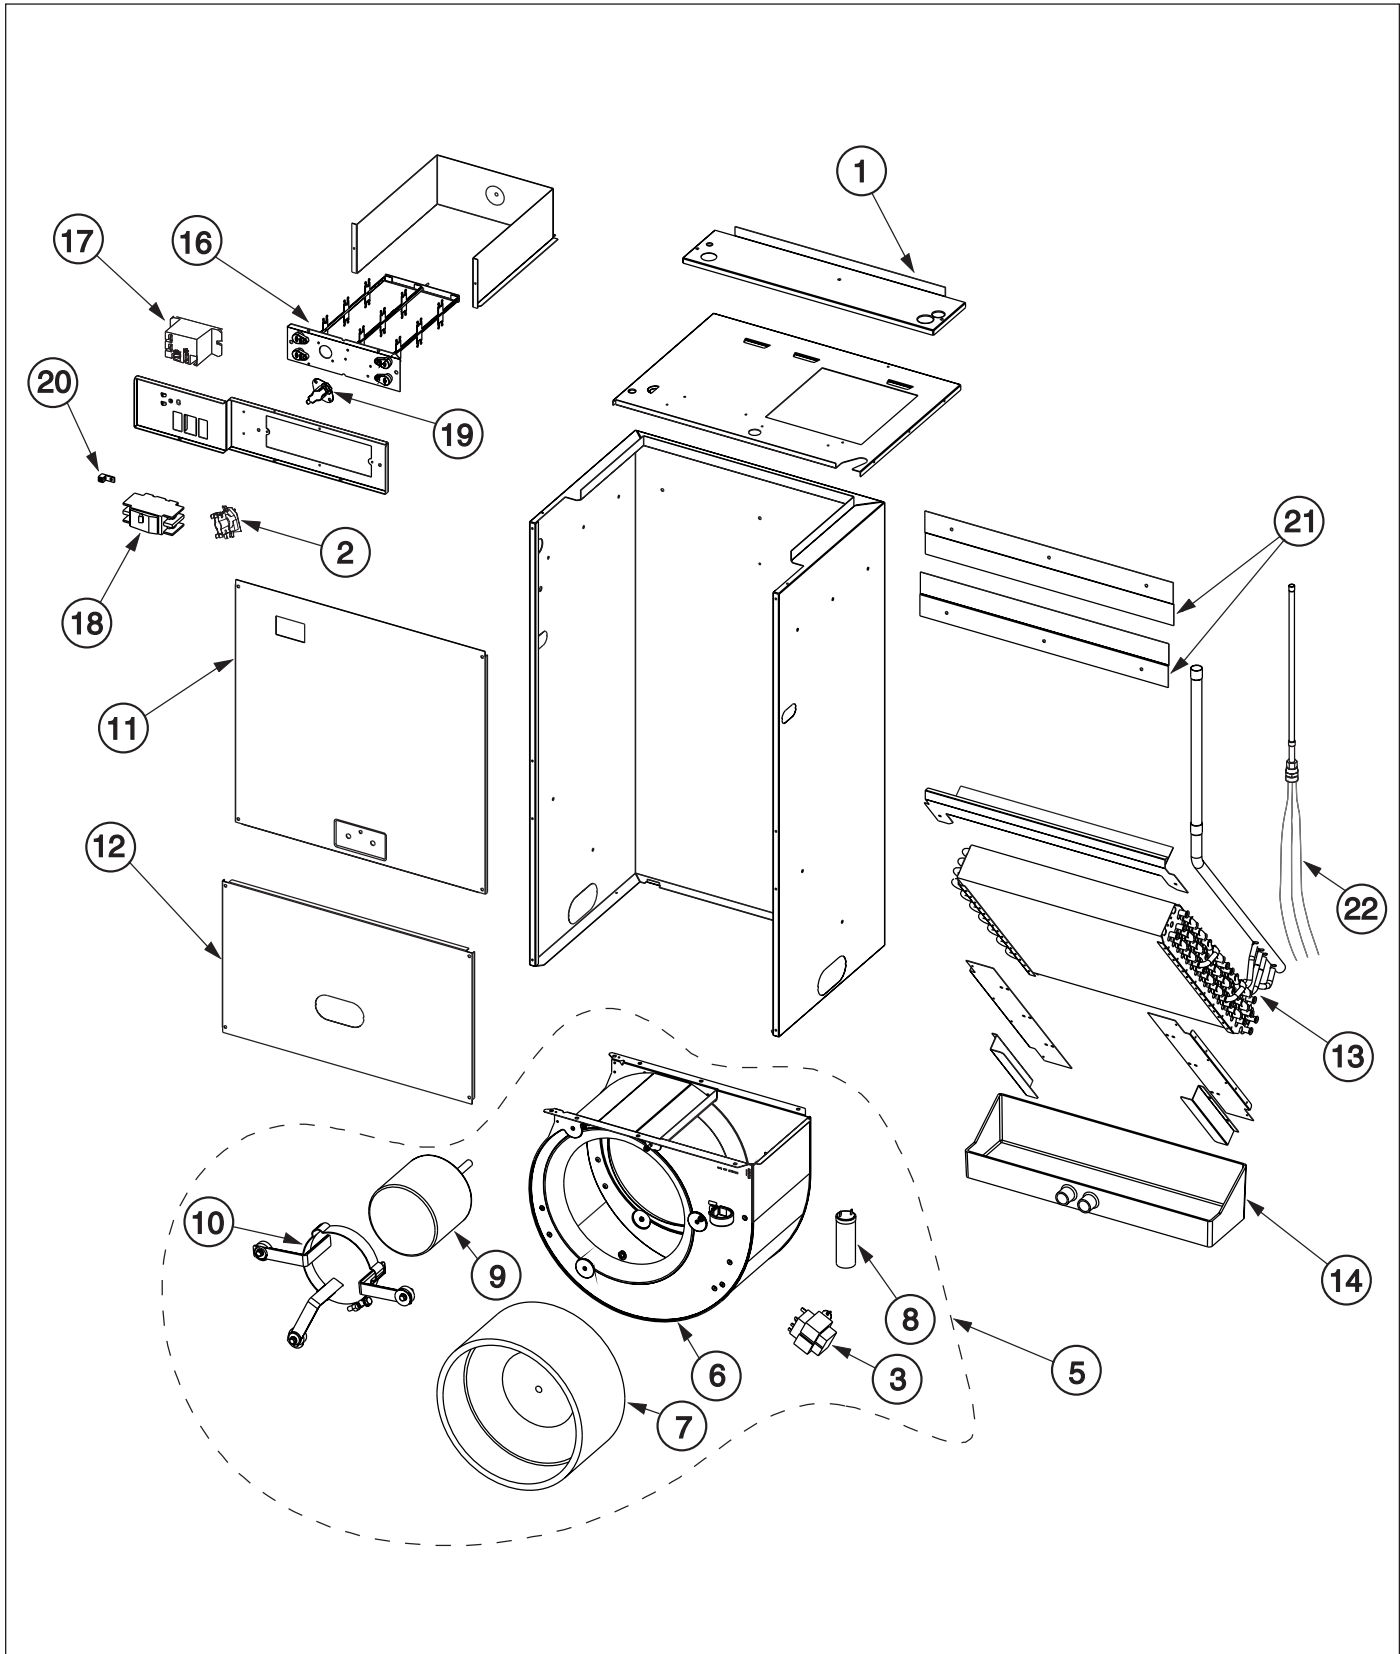

**REPLACEMENT PARTS LIST**

**Wall Mount Air Handler  
 (B3BW, GB3BW)**

## B3BW, GB3BW Wall Mount Air Handler

ITEM	PART #	DESCRIPTION	018K-05	018K-08	024K-05	024K-08	024K-10	030K-05	030K-08	030K-10	036K-08	036K-10
1	D12311R	Top Panel	1	1	1	1	1	1	1	1	1	1
2	621948	Blower Sequencer	1	1	1	1	1	1	1	1	1	1
3	621709	Transformer 230V/24V, 40VA	1	1	1	1	1	1	1	1	1	1
4	632261	Fuse, 3 Amp(not shown)	1	1	1	1	1	1	1	1	1	1
5	903948	Blower Assy, 10x6, 1/5hp	1	1	1	1	1					
	903949	Blower Assy, 11x6, 1/2hp						1	1	1	1	1
6	497193	Blower Housing, 10x6	1	1	1	1	1					
	497198	Blower Housing, 11x6						1	1	1	1	1
7	667251	Blower Wheel, 10x6	1	1	1	1	1					
	667256	Blower Wheel, 11x6						1	1	1	1	1
8	621434	Capacitor, 7.5UF, 370V	1	1	1	1	1					
	621435	Capacitor, 10.0UF, 370V						1	1	1	1	1
9	621935	Motor, 1/5hp, 230V, 60hz, 2spd	1	1	1	1	1					
	621936	Motor, 1/2hp, 230V, 60hz, 2spd						1	1	1	1	1
10	903489	Motor Mount						1	1	1	1	1
11	D12301R	Front Access Panel	1	1	1	1	1	1	1	1	1	1
12	392301R	Front/Bottom Panel	1	1	1	1	1	1	1	1	1	1
13	903950D	Coil assy 024/018	<sup>1</sup> 1	<sup>1</sup> 1	1	1	1					
	903951D	Coil assy 030/036						1	1	1	<sup>2</sup> 1	<sup>2</sup> 1
14	669360	Drain Pan	1	1	1	1	1	1	1	1	1	1
15	668934	Filter 16 x 20 disposable (not shown)	1	1	1	1	1	1	1	1	1	1
16	270871R	Element assembly 5kw	1		1			1				
	270872R	Element assembly 8kw		1		1			1		1	
	270873R	Element assembly 10kw					1			1		1
17	621898	Relay SPST	1		1			1				
	621921	Relay DPST		1		1	1		1	1	1	1
18	632249	Circuit Breaker, 60A	1	1	1	1	1	1	1	1	1	1
19	626408	Limit, 145, 1-pole	1		1			1				
	626407	Limit, 145, 2-pole		1		1	1		1	1	1	1
20	631431	Grounding lug	1	1	1	1	1	1	1	1	1	1
21	176351	Mounting Bracket	2	2	2	2	2	2	2	2	2	2
22	663883	Distributor			1	1	1					
	663884	Distributor						1	1	1		
	663885	Distributor	1	1								
	663887	Distributor									1	1