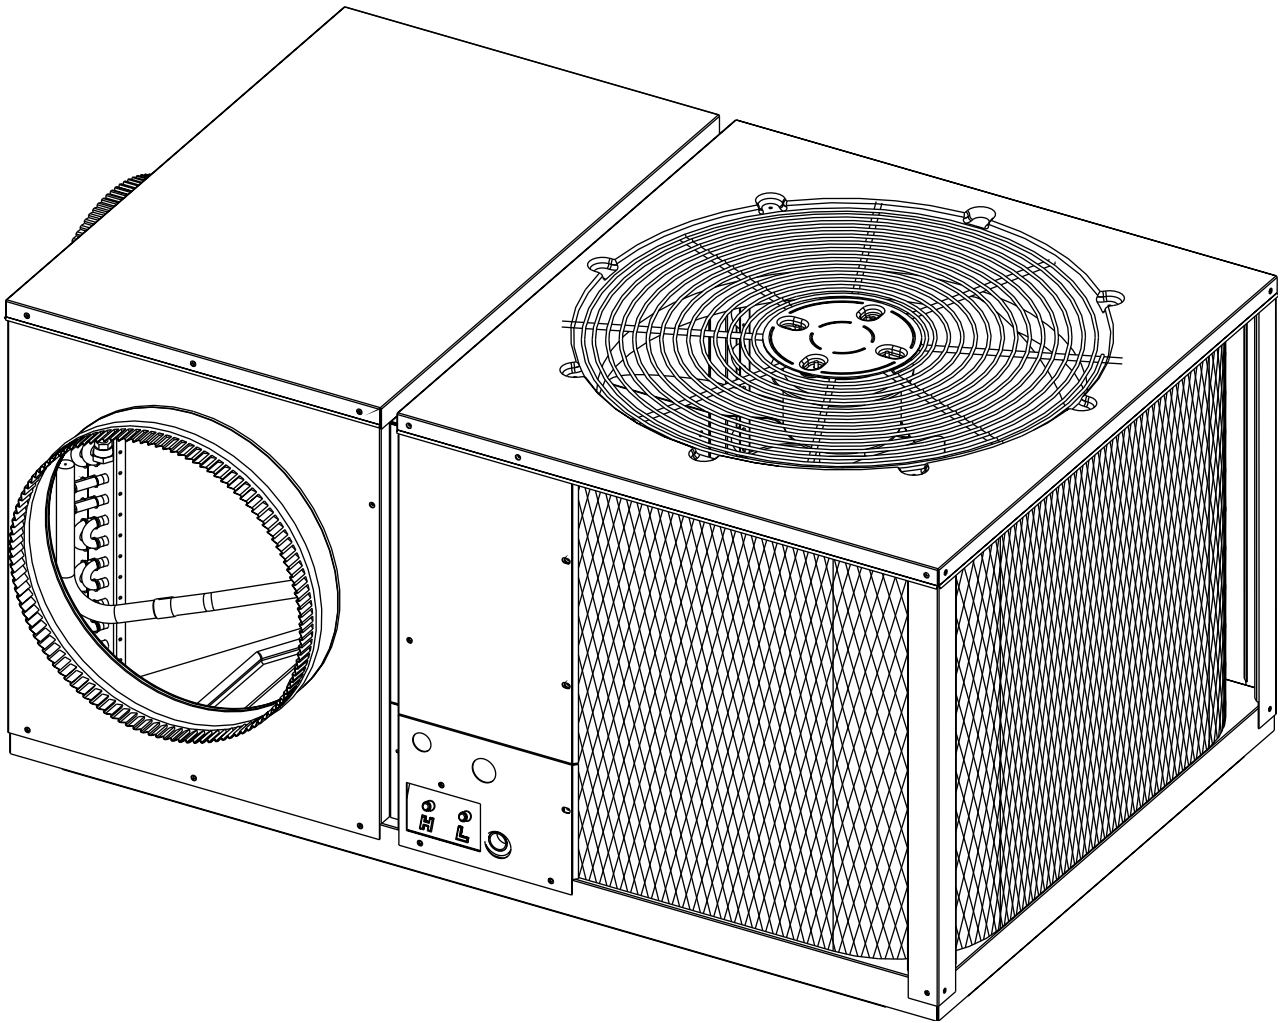

REPLACEMENT PARTS LIST

Single Package Air Conditioner and Heat Pump
P3B (A,C) and Q3B (A,C) Series
10 SEER and 12 SEER Models

10 and 12 SEER Single Package Air Conditioner Model P3B(A,C)

Replacement Parts List			P3BA Series (10 SEER Package A/C)						P3BC Series (12 SEER Package A/C)				
Item	Part #	Description	-024	-030	-036	-042	-048	-060	-024	-030	-036	-042	-048
			917501	917502	917503	917504	917505	917506	917511	917512	917513	917514	917515
1	669175	Grille, Outdoor Fan	1	1	1	1	1	1	1	1	1	1	1
2	621925	Motor, Outdoor Fan - 208/230, 1/8 HP	1	1	1				1	1			
	621926	Motor, Outdoor Fan - 208/230, 1/4 HP				1	1	1			1	1	1
3	667279	Fan Blade - 3 Blade, 20", 26 Deg.	1	1	1	1			1	1			
	667278	Fan Blade - 3 Blade, 20", 30 Deg.					1	1			1	1	1
4	D01181	Pan, Condenser Top	1	1	1								
	D01182	Pan, Condenser Top				1	1	1	1	1	1	1	1
5	391871	Panel, Condenser End	1	1	1								
	391872	Panel, Condenser End				1	1	1	1	1	1	1	1
6	391861R	Panel, Divider w/Insulation	1	1	1								
	391862R	Panel, Divider w/Insulation				1	1	1	1	1	1	1	1
7	N/A												
8	N/A												
9	913319	Compressor, CR20K6	1						1				
	912957	Compressor, CR28K6		1									
	914955	Compressor, CR34K6			1								
	912958	Compressor, CR38K6				1							
	912959	Compressor, CR42K6					1						
	914749	Compressor, ZR57KC						1					
	912956	Compressor, CR22K6								1			
	914927	Compressor, ZR32K3									1		
	917861	Compressor, ZR36K3										1	
917243	Compressor, ZR42K3											1	
10	D09991	Brace, Corner	2	2	2								
	D09992	Brace, Corner				2	2	2	2	2	2	2	2
11	N/A												
12	N/A												
13	N/A												
14	N/A												
15	D11851R	Outdoor Coil Assy w/ Hail Guard	1										
	D11852R	Outdoor Coil Assy w/ Hail Guard		1									
	D11853R	Outdoor Coil Assy w/ Hail Guard			1								
	D11854R	Outdoor Coil Assy w/ Hail Guard				1	1		1	1	1		
	D12112R	Outdoor Coil Assy w/ Hail Guard						1				1	1
16	391811R	Pan, Bottom w/Insulation	1	1	1								
	391812R	Pan, Bottom w/Insulation				1	1	1	1	1	1	1	1
17	N/A												
18	N/A												
19	N/A												
20	268091	Bracket, Service Port	1	1	1	1	1	1	1	1	1	1	1
21	391931	Panel, Electrical	1	1	1	1	1	1	1	1	1	1	1
22	391941	Cover, Control Panel	1	1	1								
	391942	Cover, Control Panel				1	1	1	1	1	1	1	1
23	663871	Pipe, Condensate Drain, Evap.	1	1	1	1	1	1	1	1	1	1	1
24	663860	Pipe, Condensate Drain, Cond.	1	1	1	1	1	1	1	1	1	1	1
25	669354	Pan, Condensate Drain	1	1	1								
	669353	Pan, Condensate Drain				1	1	1	1	1	1	1	1
26	250102	Collar, Duct 14"	1	1	1	1	1	1	1	1	1	1	1
27	D11891R	Panel, Evaporator End w/Insulation	1	1	1								
	D11892R	Panel, Evaporator End w/Insulation				1	1	1	1	1	1	1	1
28	250101	Collar, Duct 12"	2	2	2	2	2	2	2	2	2	2	2